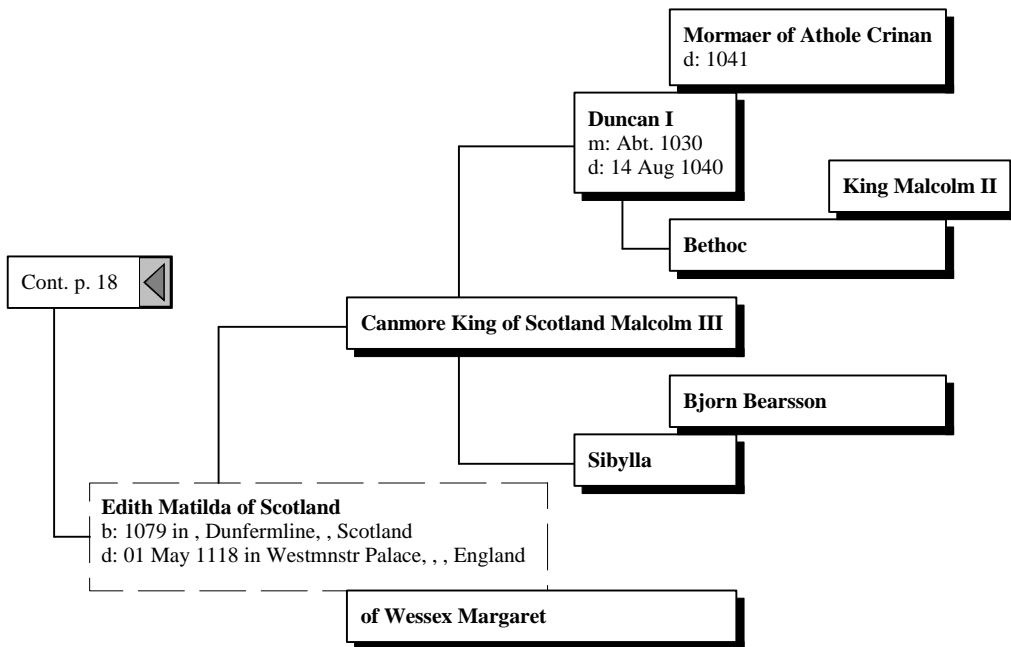

Ancestors of Sarah DuBois