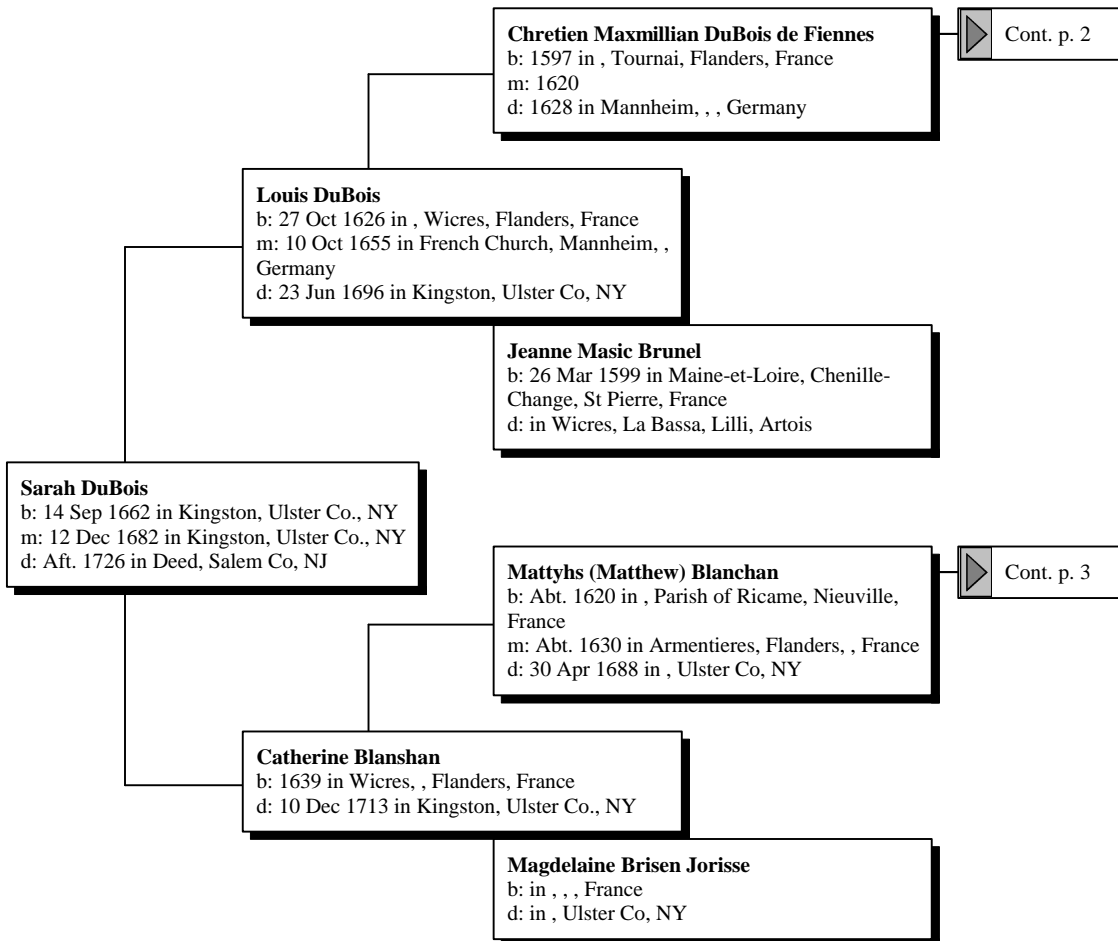

Ancestors of Sarah DuBois