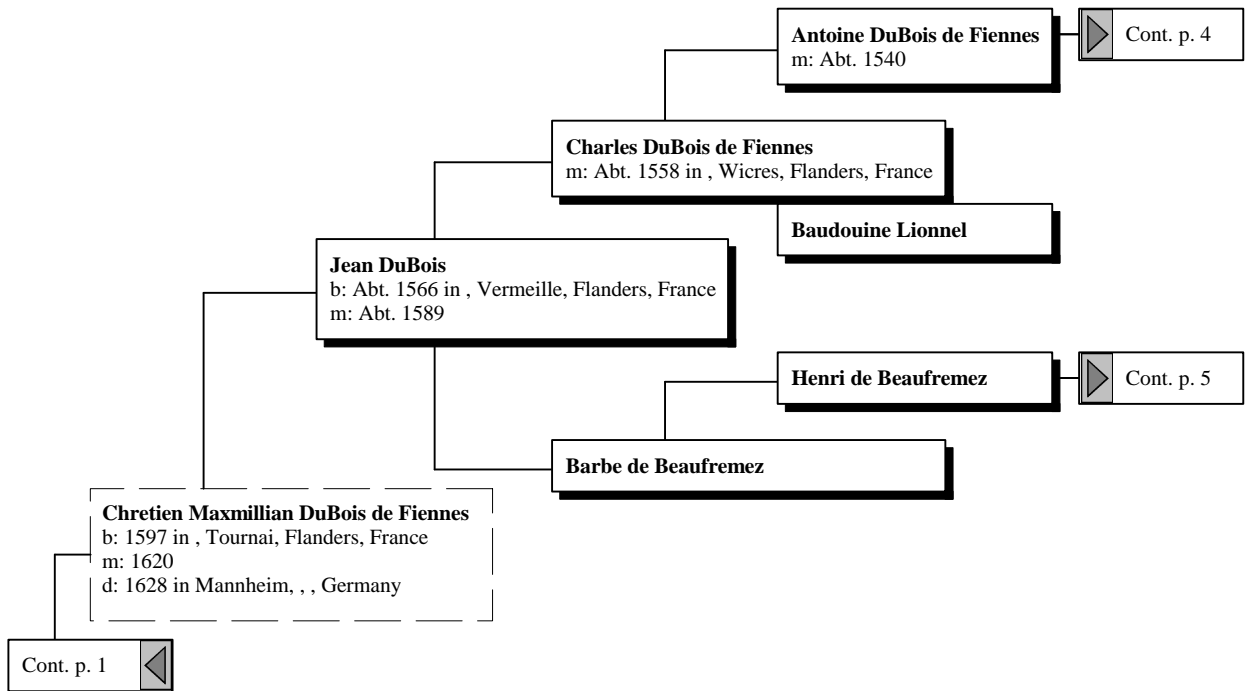

Sarah Dubois Ancestors

by

Ron Thompson

Ancestors of Sarah DuBois

Ancestors of Sarah DuBois

Ancestors of Sarah DuBois

Leonid Blanchamp
m: Abt. 1618

Mattyhs (Matthew) Blanchan
b: Abt. 1620 in , Parish of Ricame, Nieuville, France
m: Abt. 1630 in Armentieres, Flanders, , France
d: 30 Apr 1688 in , Ulster Co, NY

Isabeau Leroy

Cont. p. 1 

Ancestors of Sarah DuBois

Ancestors of Sarah DuBois

Ancestors of Sarah DuBois

Ancestors of Sarah DuBois

Ancestors of Sarah DuBois

Ancestors of Sarah DuBois