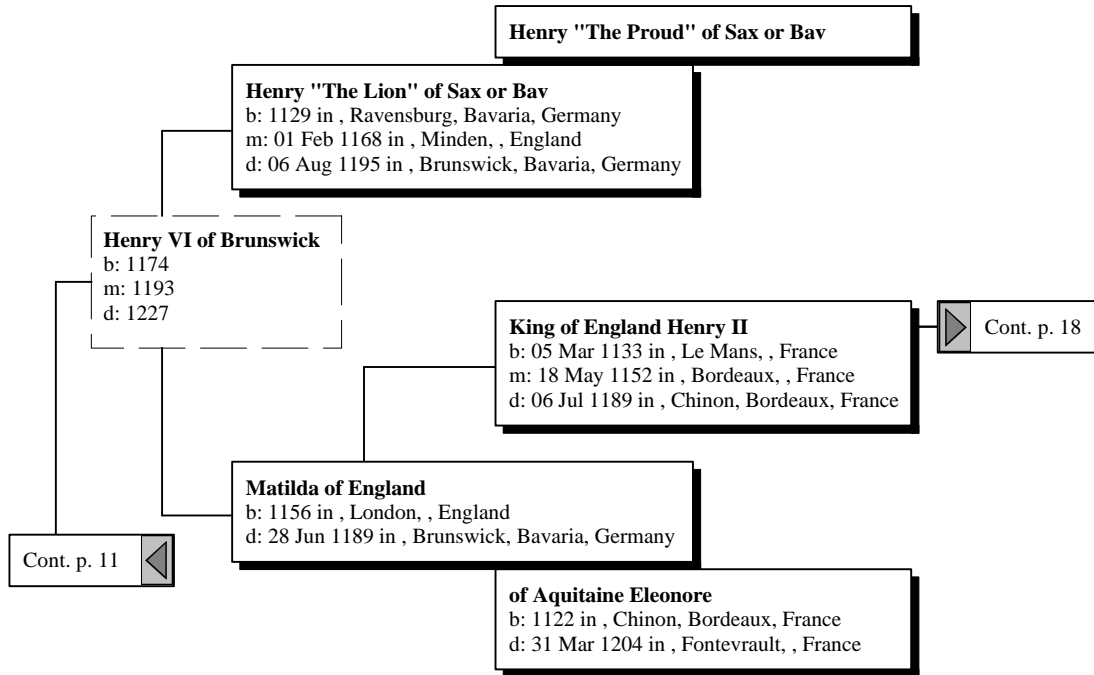

Sarah Dubois Ancestors

by

Ron Thompson

Ancestors of Sarah DuBois

Ancestors of Sarah DuBois

Ancestors of Sarah DuBois

Leonid Blanchamp
m: Abt. 1618

Mattyhs (Matthew) Blanchan
b: Abt. 1620 in , Parish of Ricame, Nieuville, France
m: Abt. 1630 in Armentieres, Flanders, , France
d: 30 Apr 1688 in , Ulster Co, NY

Ancestors of Sarah DuBois

Ancestors of Sarah DuBois

Ancestors of Sarah DuBois

Ancestors of Sarah DuBois

Ancestors of Sarah DuBois

Ancestors of Sarah DuBois

Ancestors of Sarah DuBois

Ancestors of Sarah DuBois