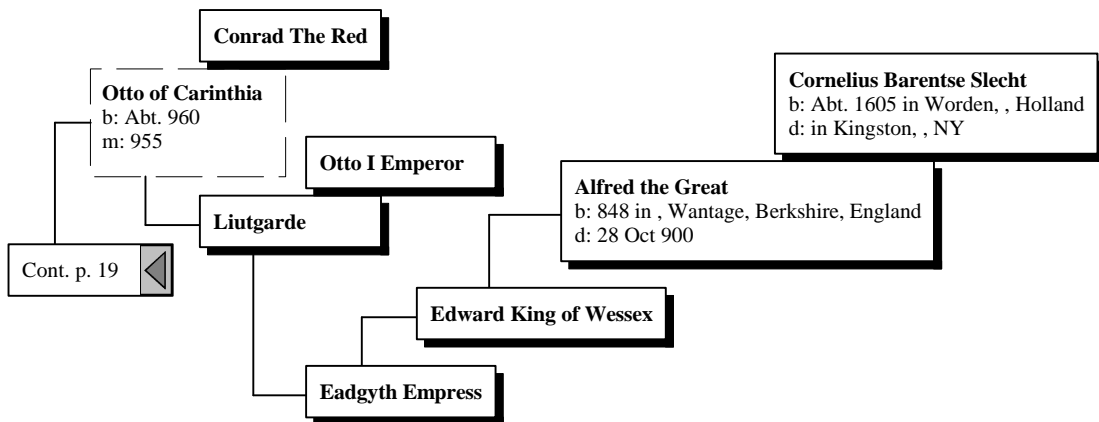

Ancestors of Sarah DuBois