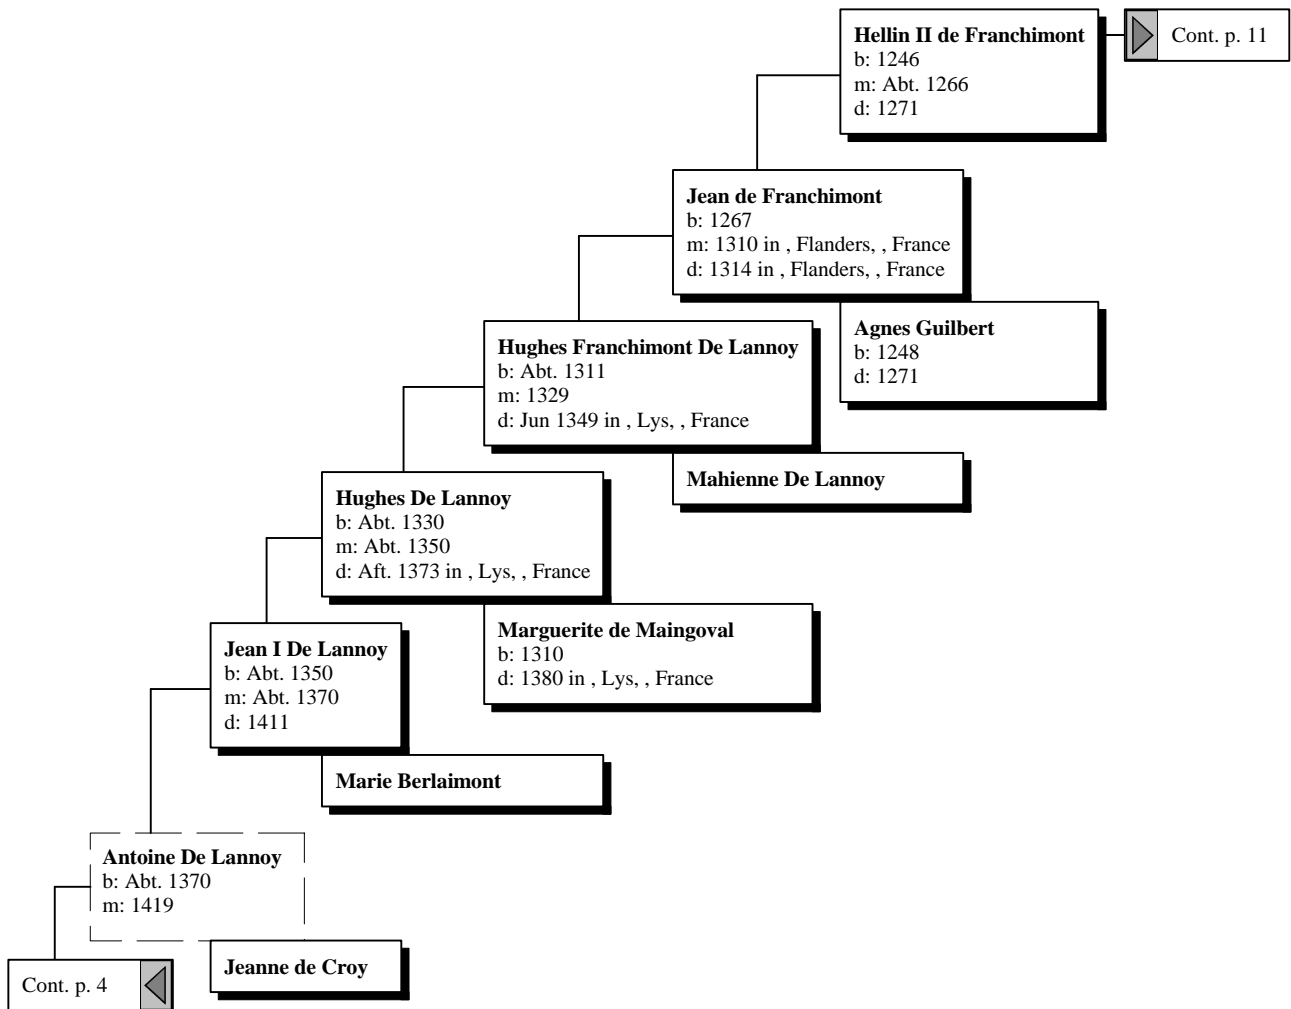

Ancestors of Sarah DuBois