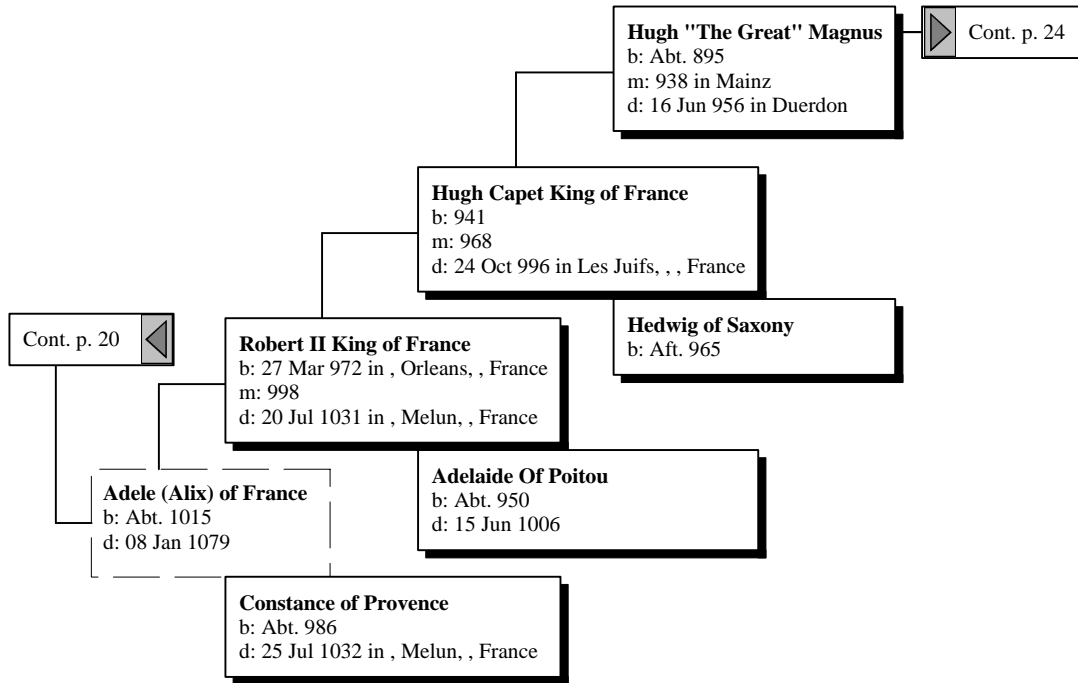

Sarah Dubois Ancestors

by

Ron Thompson

Ancestors of Sarah DuBois

Ancestors of Sarah DuBois

Ancestors of Sarah DuBois

Leonid Blanchamp
m: Abt. 1618

Mattyhs (Matthew) Blanchan
b: Abt. 1620 in , Parish of Ricame, Nieuville, France
m: Abt. 1630 in Armentieres, Flanders, , France
d: 30 Apr 1688 in , Ulster Co, NY

Ancestors of Sarah DuBois

Ancestors of Sarah DuBois

Ancestors of Sarah DuBois

Ancestors of Sarah DuBois

Ancestors of Sarah DuBois

Ancestors of Sarah DuBois

Ancestors of Sarah DuBois

Ancestors of Sarah DuBois