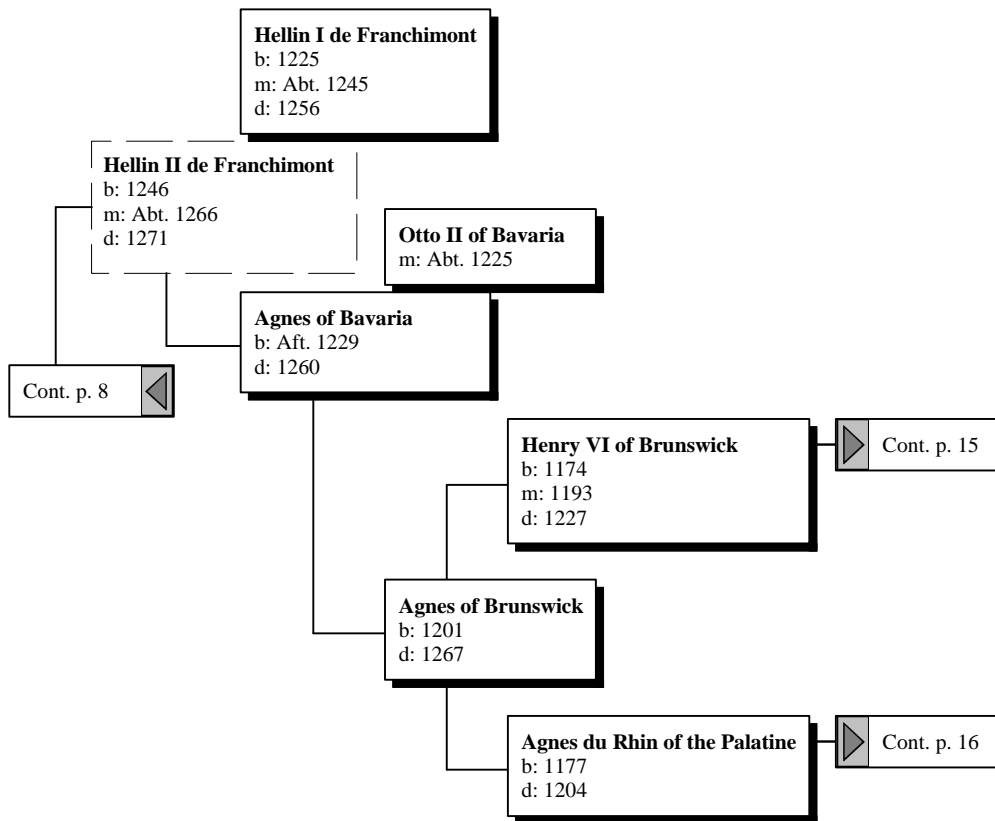

Ancestors of Sarah DuBois