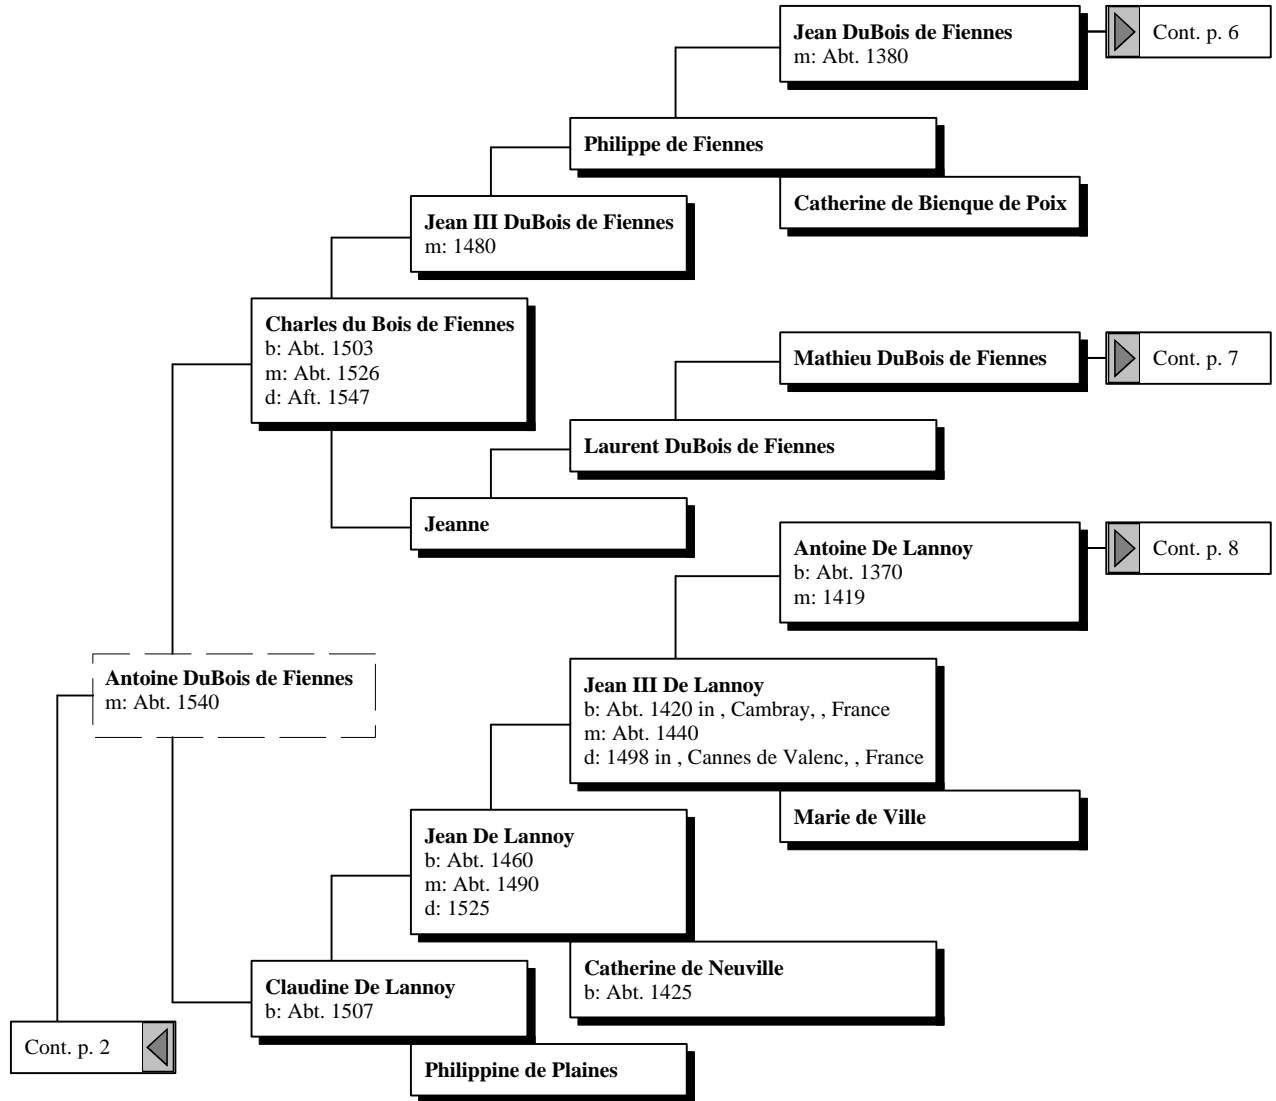

Sarah Dubois Ancestors

by

Ron Thompson

Ancestors of Sarah DuBois

Ancestors of Sarah DuBois

Ancestors of Sarah DuBois

Leonid Blanchamp
m: Abt. 1618

Mattyhs (Matthew) Blanchan
b: Abt. 1620 in , Parish of Ricame, Nieuville, France
m: Abt. 1630 in Armentieres, Flanders, , France
d: 30 Apr 1688 in , Ulster Co, NY

Isabeau Leroy

Cont. p. 1 

Ancestors of Sarah DuBois

Ancestors of Sarah DuBois

Ancestors of Sarah DuBois

Ancestors of Sarah DuBois

Ancestors of Sarah DuBois

Ancestors of Sarah DuBois