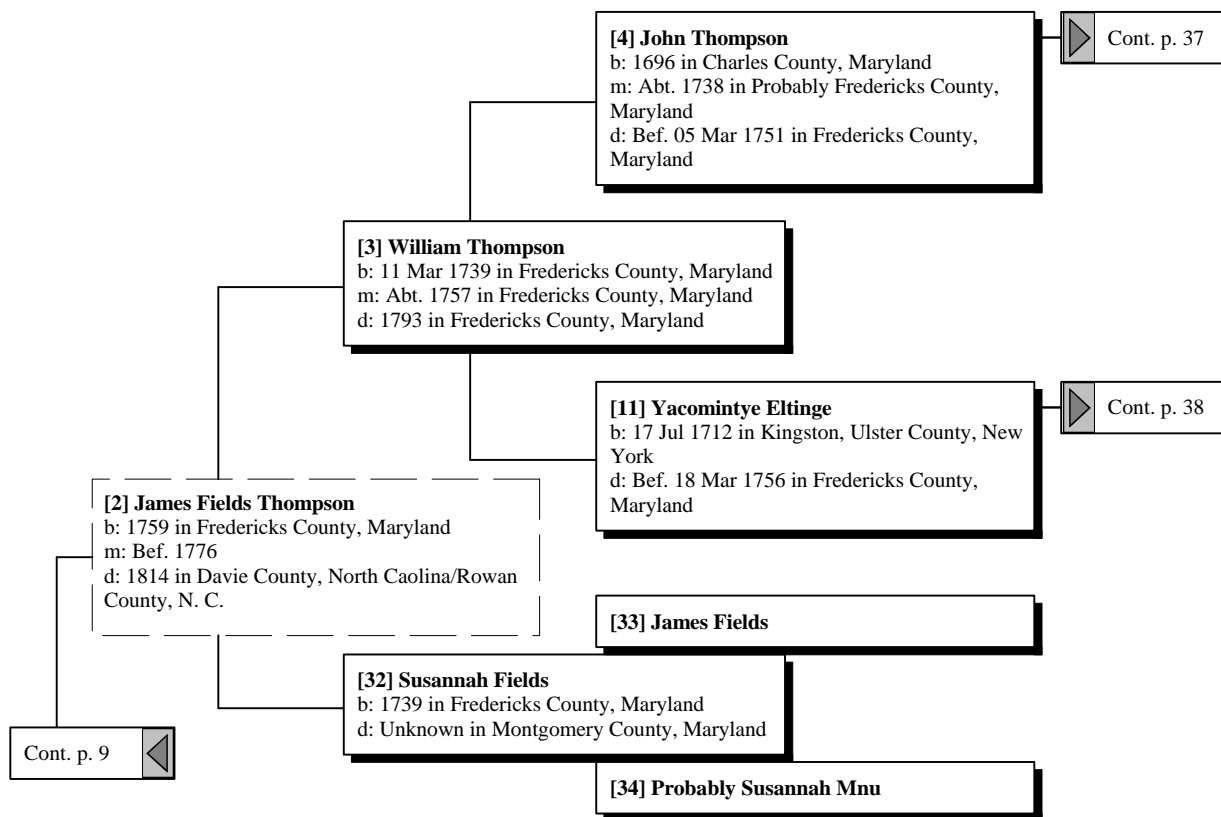

Ancestors of James Ronald Thompson