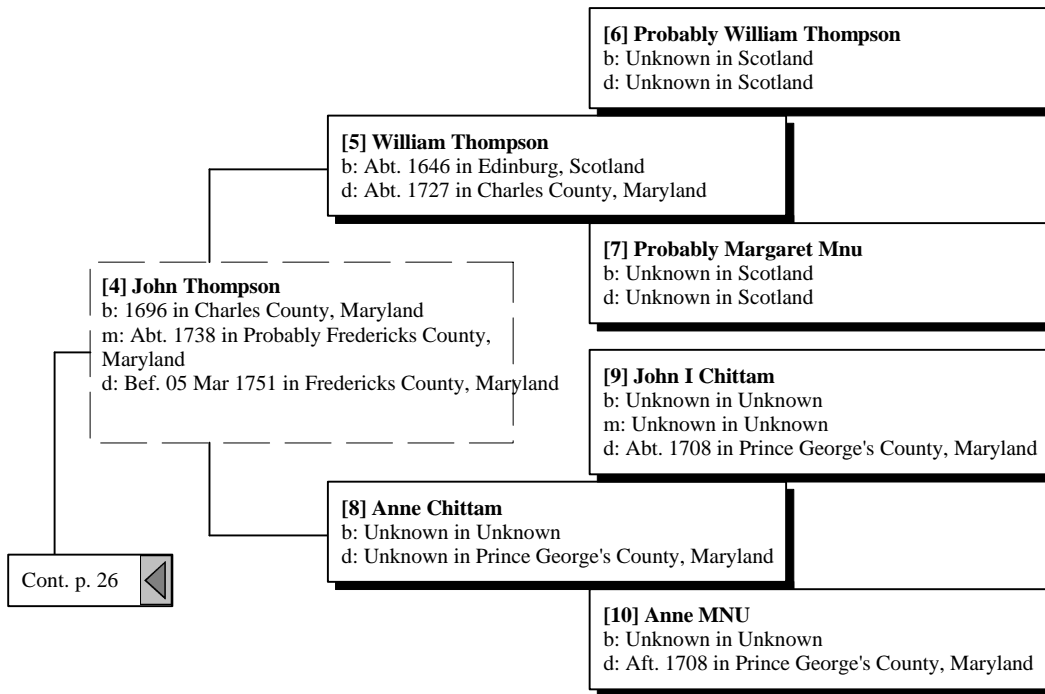

Ancestors of James Ronald Thompson

Ancestors of James Ronald Thompson

Christan Treffenstutt

b: Abt. 1725 in West Rhine River, Germany
m: Abt. 1750 in Pennsylvania
d: Sep 1774 in Lincoln at Burke County, N. C.

Frederick Treffenstutt

b: 1757 in Pennsylvania
m: Bef. 1790
d: Nov 1814 in Carter County, Tennessee

Maria Barbara Eckard

Cont. p. 4

Ancestors of James Ronald Thompson

Ancestors of James Ronald Thompson

Ancestors of James Ronald Thompson

Ancestors of James Ronald Thompson

Ancestors of James Ronald Thompson

Ancestors of James Ronald Thompson

Johann Gerhart Newman
b: Abt. 1723 in Palatine, Rhineland, Germany

Nimrod Newman
b: Abt. 1740 in Palatinate, Germany
d: Abt. 1815 in Granger Co., Tn.

Ancestors of James Ronald Thompson

Ancestors of James Ronald Thompson

Ancestors of James Ronald Thompson

Ancestors of James Ronald Thompson

Ancestors of James Ronald Thompson

Ancestors of James Ronald Thompson