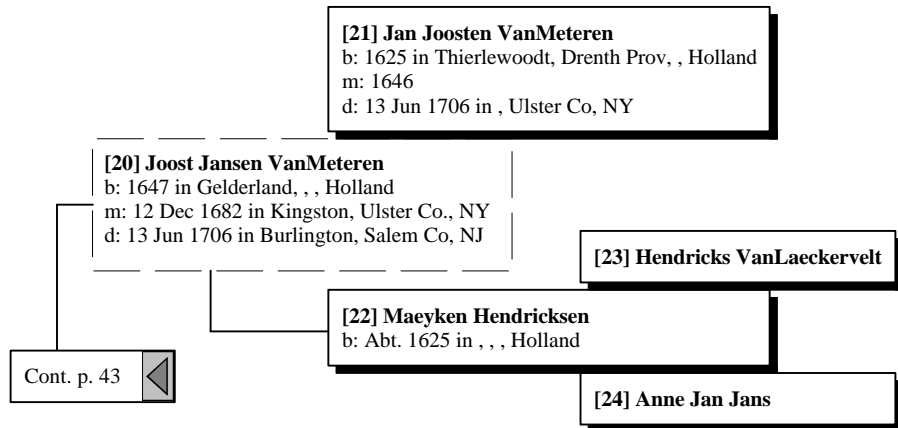

Ancestors of James Ronald Thompson

Ancestors of James Ronald Thompson

Ancestors of James Ronald Thompson

Ancestors of James Ronald Thompson

[14] Roelif Eltinge
b: Abt. 1610 in , , Holland

[13] Jan Roeloffson Eltinge
b: 29 Jul 1632 in Switchelaer, Beilen (Beyla),
Drenthe, Holland
m: 1677 in , Ulster Co, NY
d: in , Ulster Co, NY

Cont. p. 43

[15] Stricker Aaltje Lebring
b: Abt. 1610 in , , Holland

Ancestors of James Ronald Thompson

Ancestors of James Ronald Thompson

Ancestors of James Ronald Thompson