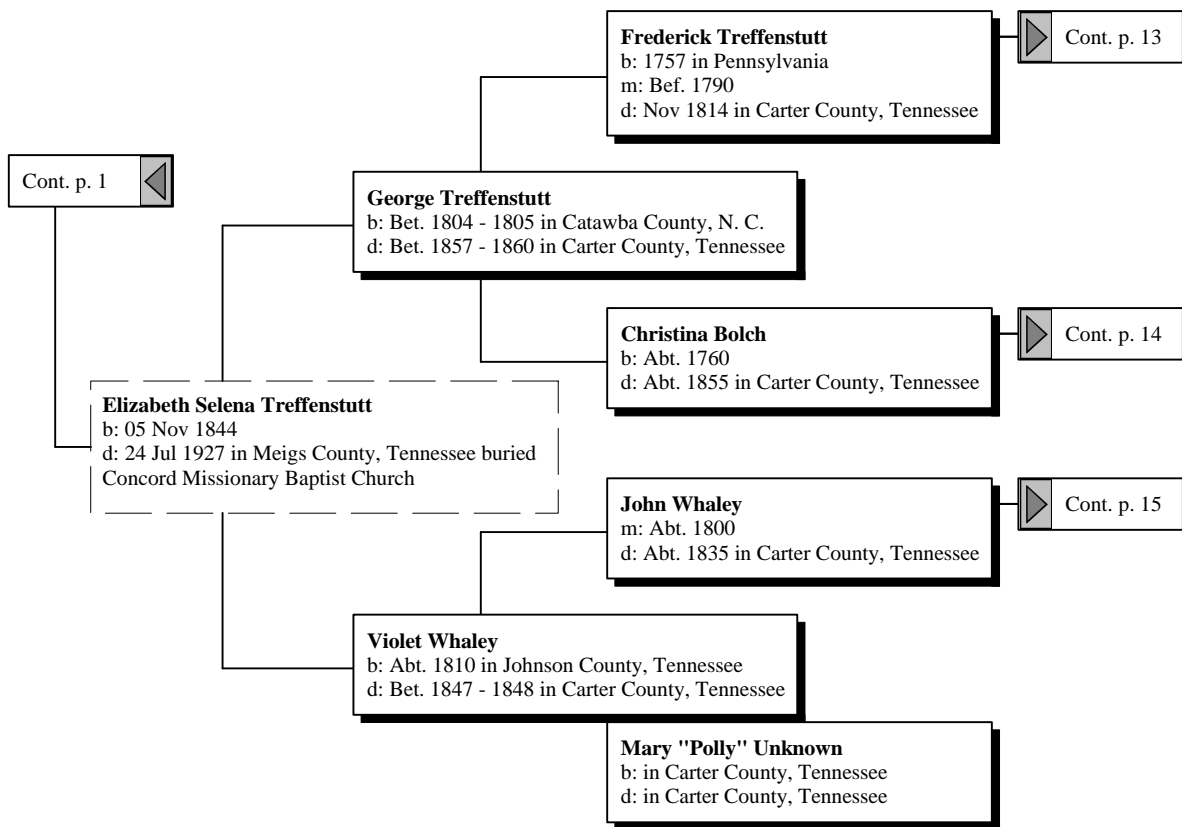

Ancestors of James Ronald Thompson