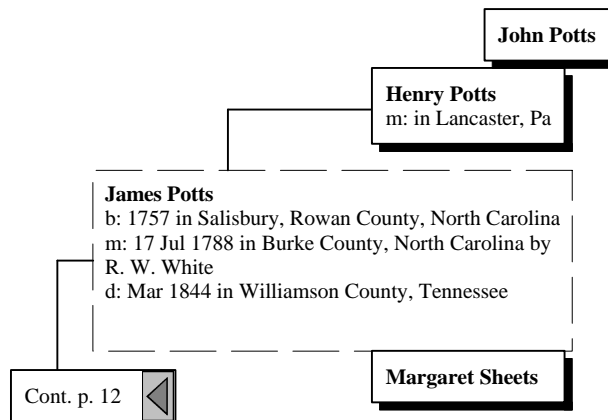

Ancestors of James Ronald Thompson