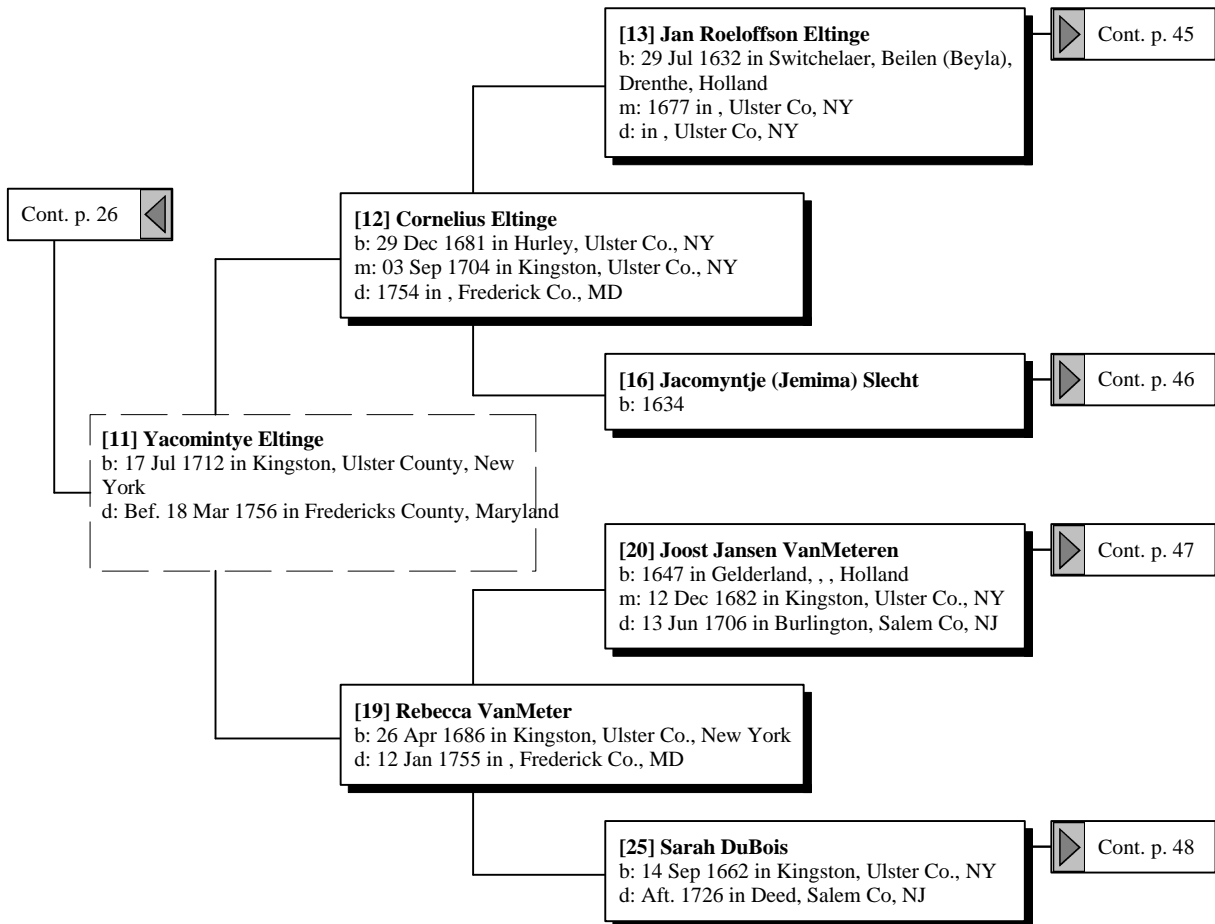

Ancestors of James Ronald Thompson