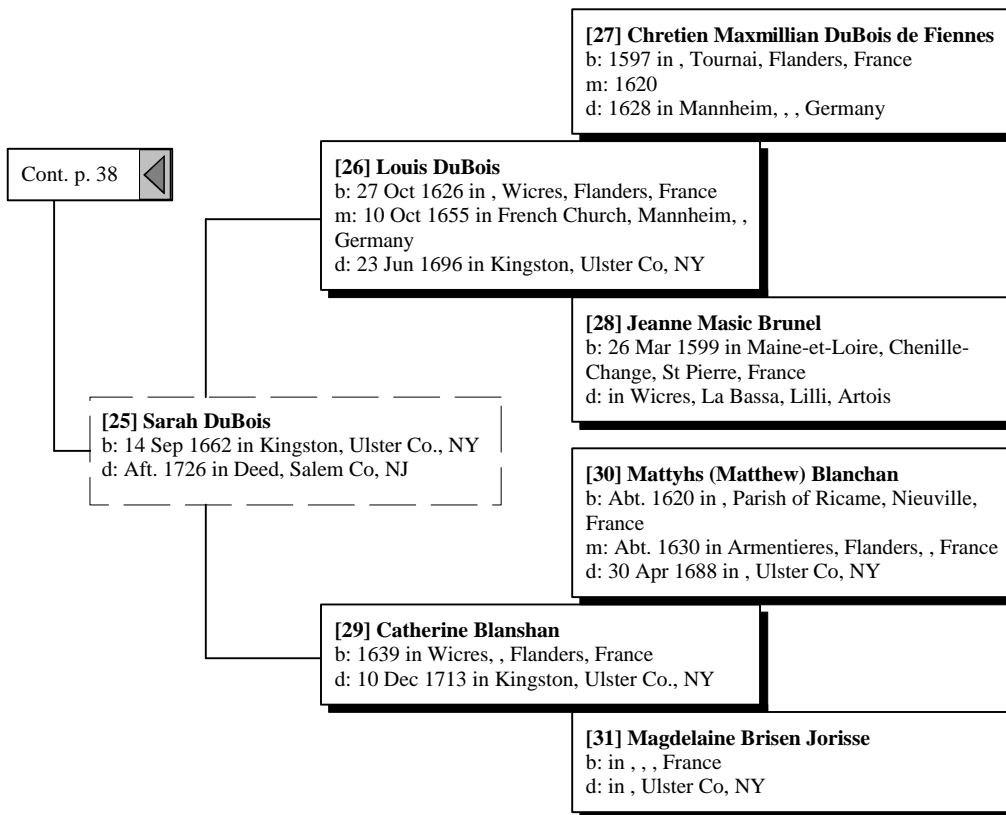

Cont. p. 29

Ancestors of James Ronald Thompson

Ancestors of James Ronald Thompson

Ancestors of James Ronald Thompson

Ancestors of James Ronald Thompson

Ancestors of James Ronald Thompson

[14] Roelif Eltinge
b: Abt. 1610 in , , Holland

[13] Jan Roeloffson Eltinge
b: 29 Jul 1632 in Switchelaer, Beilen (Beyla),
Drenthe, Holland
m: 1677 in , Ulster Co, NY
d: in , Ulster Co, NY

[15] Stricker Aaltje Lebring
b: Abt. 1610 in , , Holland

Cont. p. 38

Ancestors of James Ronald Thompson

Ancestors of James Ronald Thompson

Ancestors of James Ronald Thompson

Ancestors of James Ronald Thompson

[14] Roelif Eltinge
b: Abt. 1610 in , , Holland

[13] Jan Roeloffson Eltinge
b: 29 Jul 1632 in Switchelaer, Beilen (Beyla),
Drenthe, Holland
m: 1677 in , Ulster Co, NY
d: in , Ulster Co, NY

Cont. p. 43

[15] Stricker Aaltje Lebring
b: Abt. 1610 in , , Holland

Ancestors of James Ronald Thompson

Ancestors of James Ronald Thompson

Ancestors of James Ronald Thompson