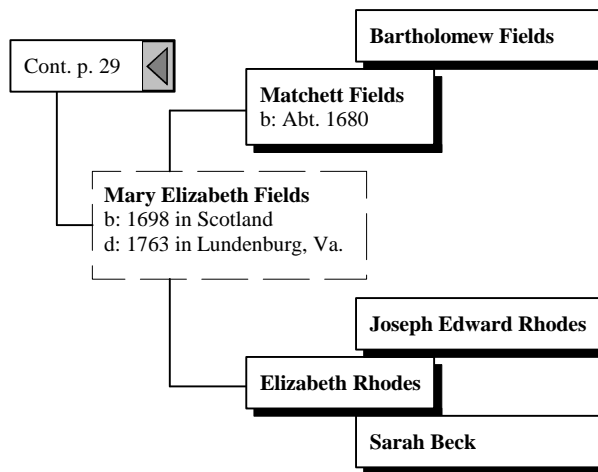

Ancestors of James Ronald Thompson

Ancestors of James Ronald Thompson

Ancestors of James Ronald Thompson

Ancestors of James Ronald Thompson

Ancestors of James Ronald Thompson

Ancestors of James Ronald Thompson

Ancestors of James Ronald Thompson

Ancestors of James Ronald Thompson

Ancestors of James Ronald Thompson

Thomas Caudil
b: Abt. 1610 in England

James Caudill
b: Abt. 1641 in England
d: Abt. 1684

Stephen Caudill
b: Abt. 1680 in Argylshire Parish, Scotland
m: Abt. 1716
d: Abt. 1753 in Lundenburg, Va

Cont. p. 29

Ancestors of James Ronald Thompson

Ancestors of James Ronald Thompson

Ancestors of James Ronald Thompson

Ancestors of James Ronald Thompson

Ancestors of James Ronald Thompson

[14] Roelif Eltinge
b: Abt. 1610 in , , Holland