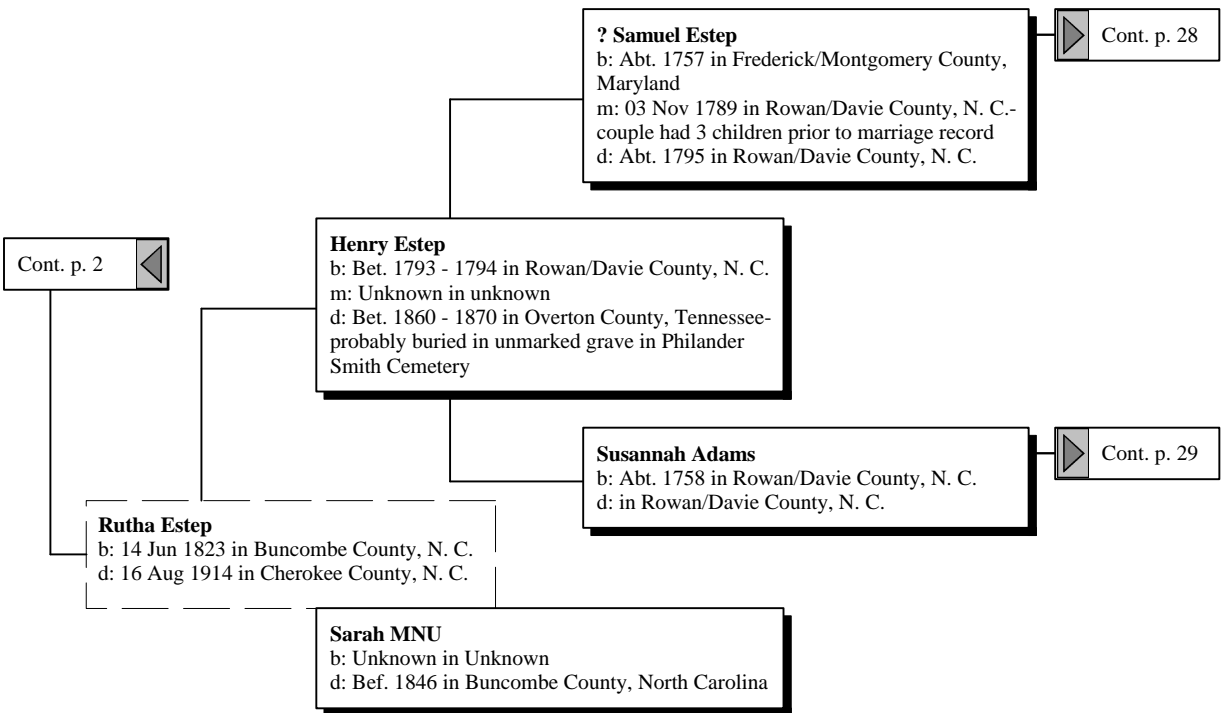

Ancestors of James Ronald Thompson