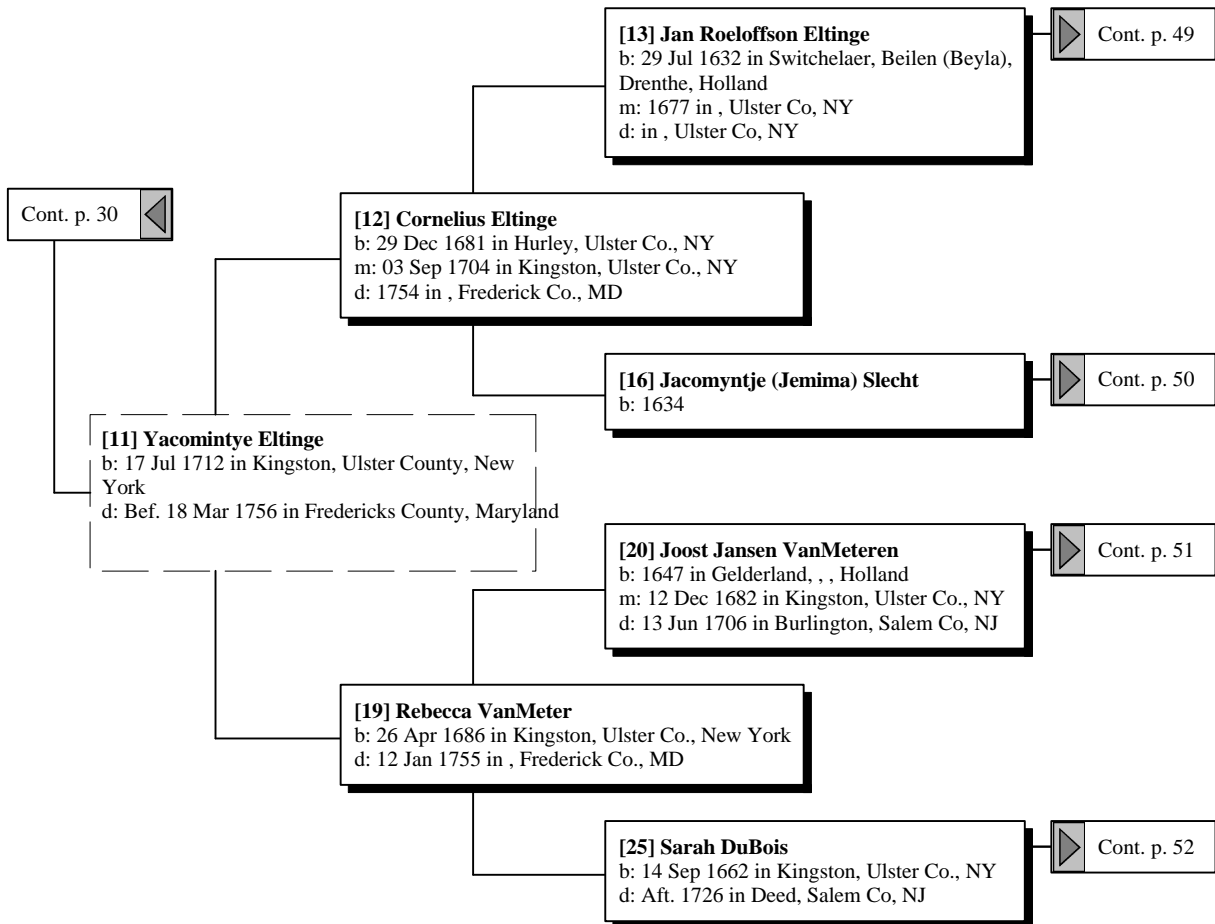

Cont. p. 29

Ancestors of James Ronald Thompson

Ancestors of James Ronald Thompson

Ancestors of James Ronald Thompson

Ancestors of James Ronald Thompson

Ancestors of James Ronald Thompson

[14] Roelif Eltinge
b: Abt. 1610 in , , Holland