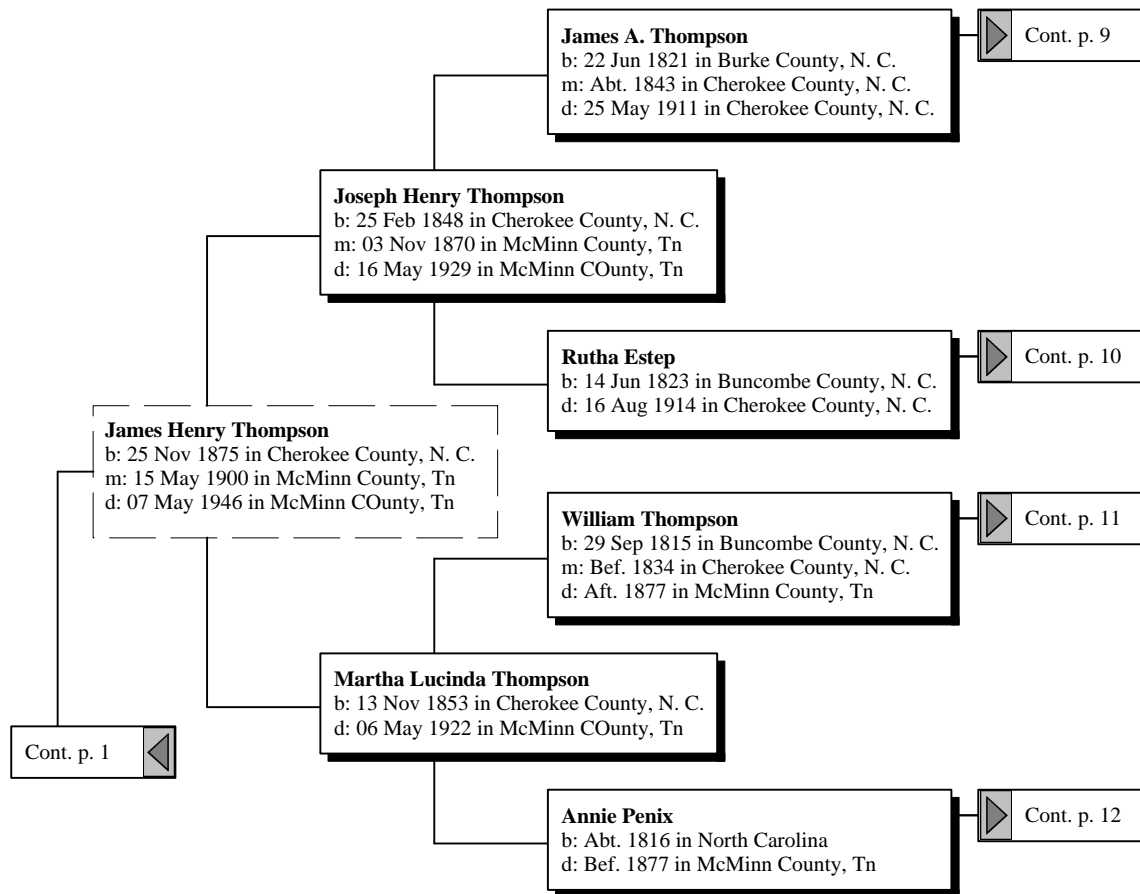

Ancestors of James Ronald Thompson