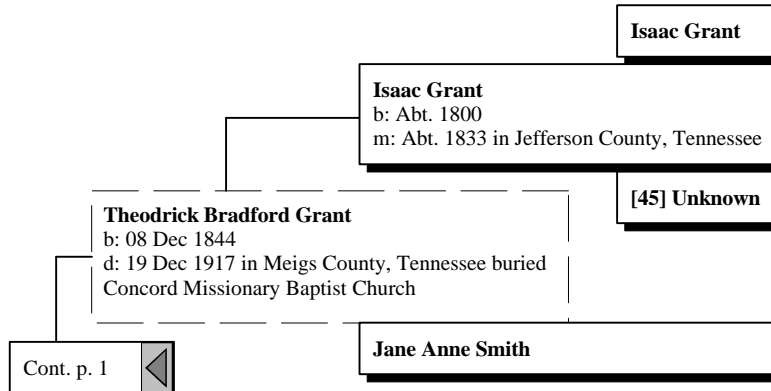

Ron's Ancestors Only File

by

Ron Thompson

Ancestors of James Ronald Thompson

Ancestors of James Ronald Thompson

Ancestors of James Ronald Thompson

Ancestors of James Ronald Thompson

Ancestors of James Ronald Thompson

Ancestors of James Ronald Thompson

Ancestors of James Ronald Thompson

Christan Treffenstutt

b: Abt. 1725 in West Rhine River, Germany
m: Abt. 1750 in Pennsylvania
d: Sep 1774 in Lincoln at Burke County, N. C.

Frederick Treffenstutt

b: 1757 in Pennsylvania
m: Bef. 1790
d: Nov 1814 in Carter County, Tennessee

Maria Barbara Eckard

Cont. p. 4

Ancestors of James Ronald Thompson

Ancestors of James Ronald Thompson

Ancestors of James Ronald Thompson