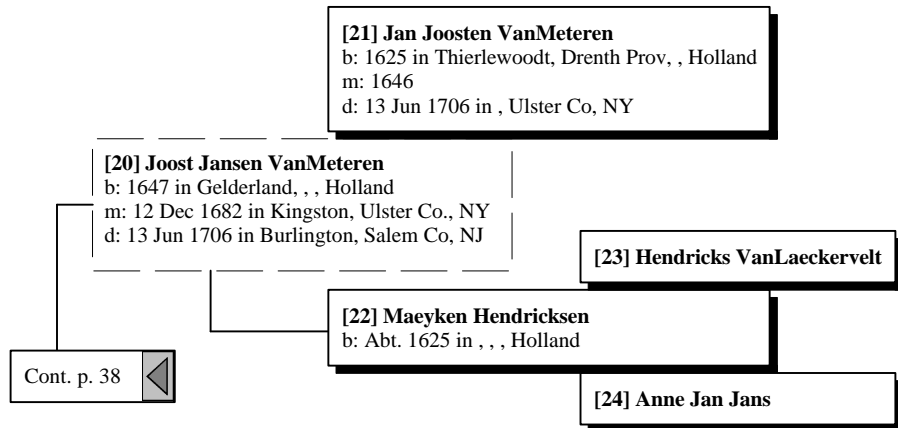

Cont. p. 29

Ancestors of James Ronald Thompson

Ancestors of James Ronald Thompson

Ancestors of James Ronald Thompson

Ancestors of James Ronald Thompson

Ancestors of James Ronald Thompson

[14] Roelif Eltinge
b: Abt. 1610 in , , Holland

[13] Jan Roeloffson Eltinge
b: 29 Jul 1632 in Switchelaer, Beilen (Beyla),
Drenthe, Holland
m: 1677 in , Ulster Co, NY
d: in , Ulster Co, NY

[15] Stricker Aaltje Lebring
b: Abt. 1610 in , , Holland

Cont. p. 38

Ancestors of James Ronald Thompson

Ancestors of James Ronald Thompson

Ancestors of James Ronald Thompson

Ancestors of James Ronald Thompson

[14] Roelif Eltinge
b: Abt. 1610 in , , Holland

[13] Jan Roeloffson Eltinge
b: 29 Jul 1632 in Switchelaer, Beilen (Beyla),
Drenthe, Holland
m: 1677 in , Ulster Co, NY
d: in , Ulster Co, NY