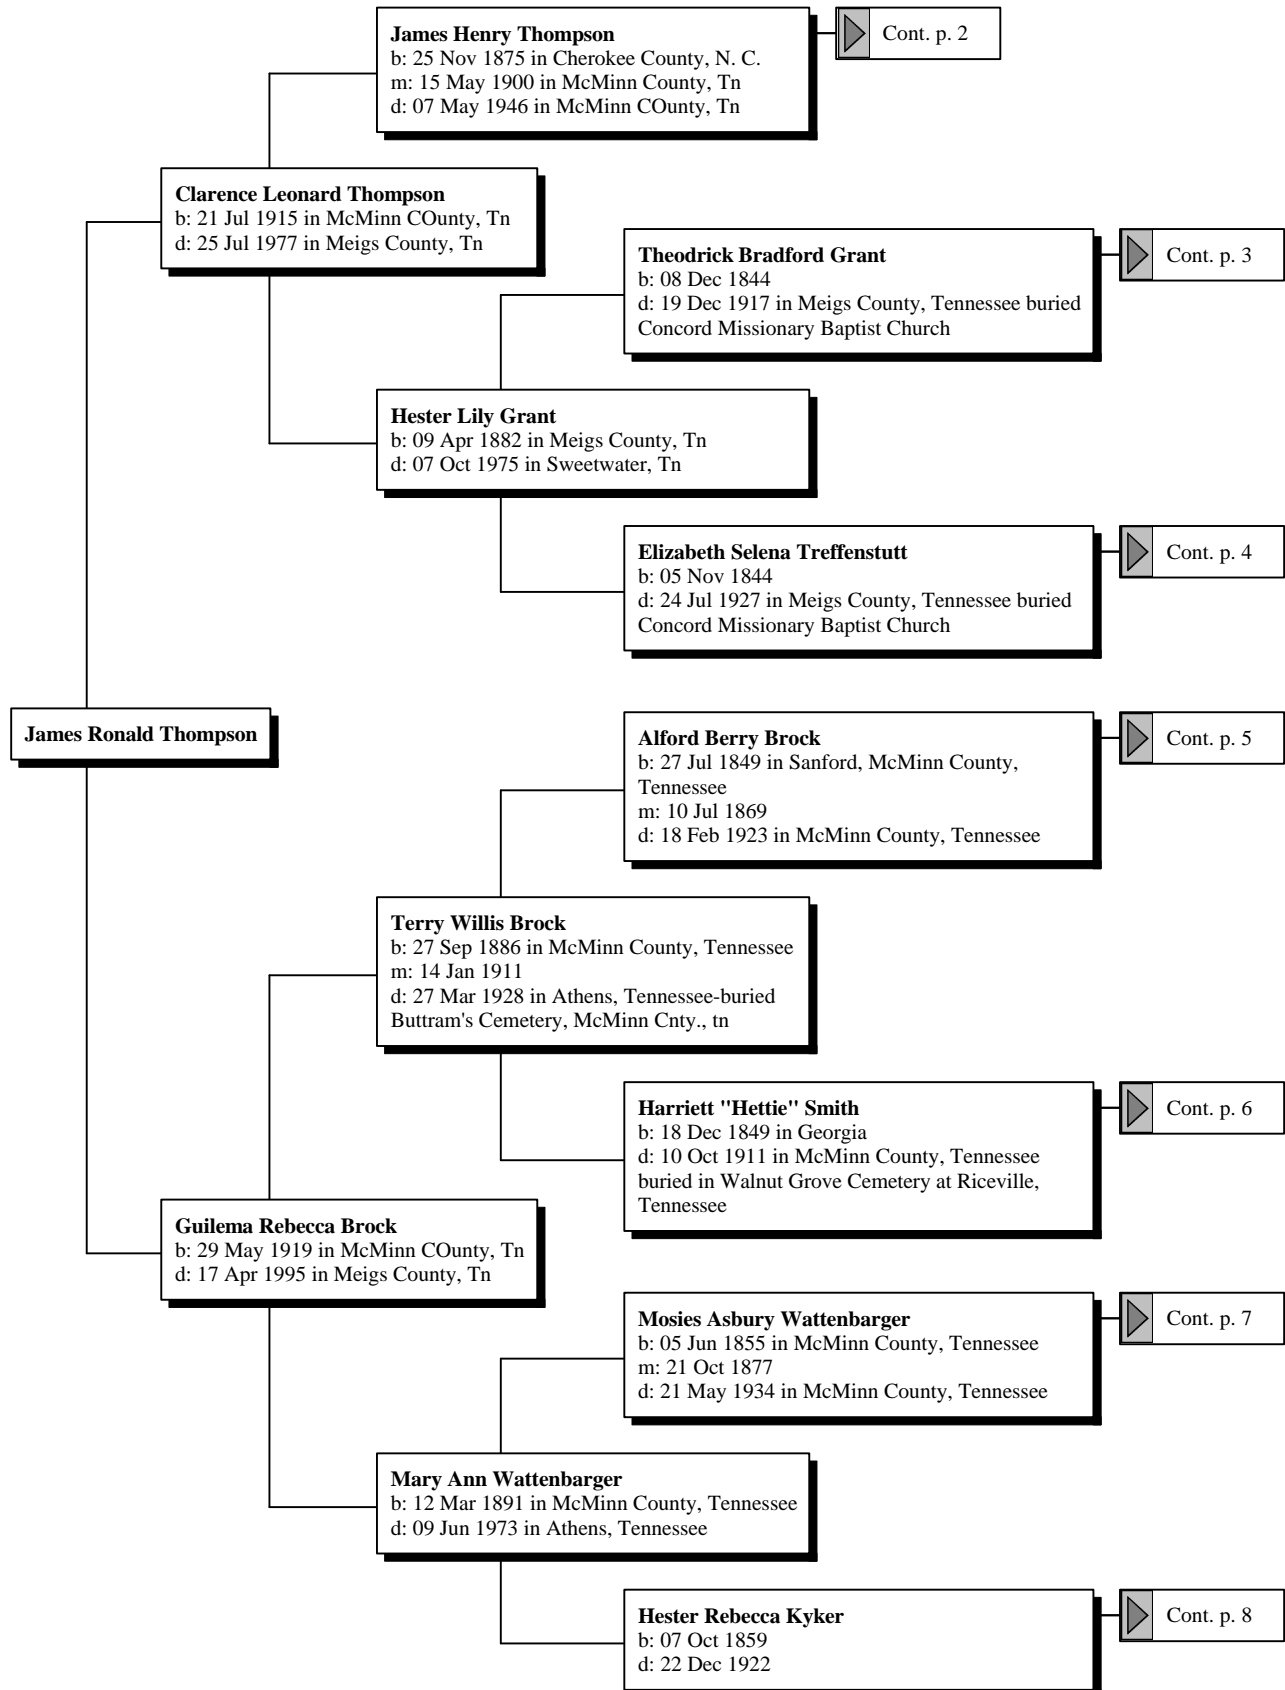

Ron's Ancestors Only File

by

Ron Thompson

Ancestors of James Ronald Thompson

Ancestors of James Ronald Thompson

Ancestors of James Ronald Thompson

Ancestors of James Ronald Thompson

Ancestors of James Ronald Thompson

Ancestors of James Ronald Thompson

Ancestors of James Ronald Thompson

Christan Treffenstutt

b: Abt. 1725 in West Rhine River, Germany
m: Abt. 1750 in Pennsylvania
d: Sep 1774 in Lincoln at Burke County, N. C.