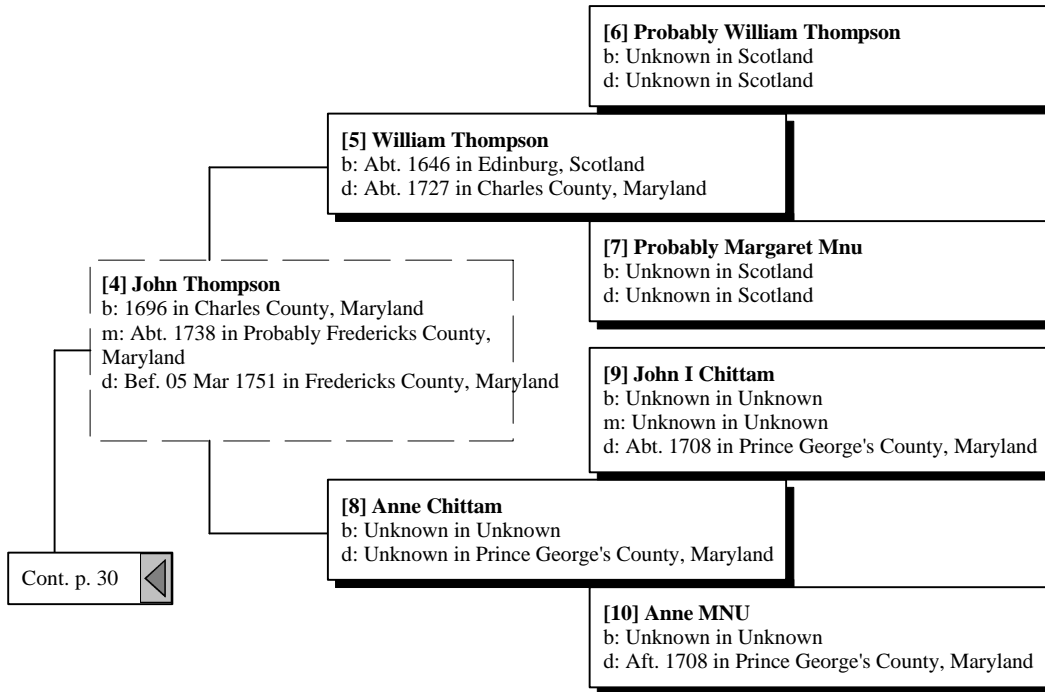

Ancestors of James Ronald Thompson

Ancestors of James Ronald Thompson

Christan Treffenstutt

b: Abt. 1725 in West Rhine River, Germany
m: Abt. 1750 in Pennsylvania
d: Sep 1774 in Lincoln at Burke County, N. C.

Ancestors of James Ronald Thompson

Ancestors of James Ronald Thompson

Ancestors of James Ronald Thompson

Johann Gerhart Newman
b: Abt. 1723 in Palatine, Rhineland, Germany

Nimrod Newman
b: Abt. 1740 in Palatinate, Germany
d: Abt. 1815 in Granger Co., Tn.

Ancestors of James Ronald Thompson

Ancestors of James Ronald Thompson

Ancestors of James Ronald Thompson

Thomas Caudil
b: Abt. 1610 in England

James Caudill
b: Abt. 1641 in England
d: Abt. 1684

Stephen Caudill
b: Abt. 1680 in Argylshire Parish, Scotland
m: Abt. 1716
d: Abt. 1753 in Lundenburg, Va

Cont. p. 29

Ancestors of James Ronald Thompson

Ancestors of James Ronald Thompson

Ancestors of James Ronald Thompson

Ancestors of James Ronald Thompson

Ancestors of James Ronald Thompson

[14] Roelif Eltinge
b: Abt. 1610 in , , Holland